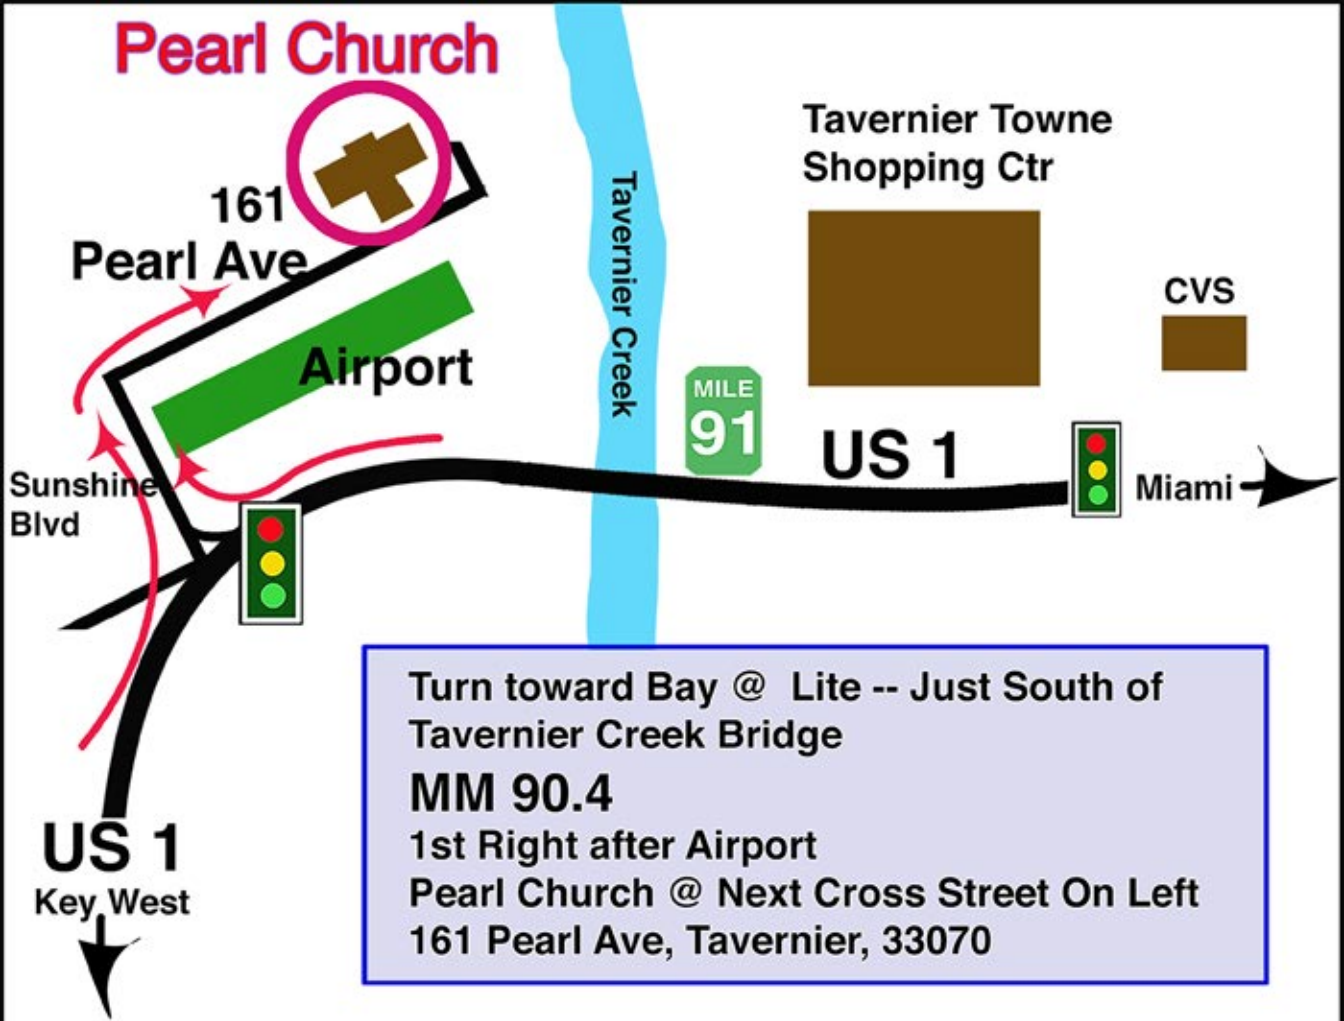

Pearl Church

Turn toward Bay @ Lite -- Just South of Tavernier Creek Bridge

MM 90.4

1st Right after Airport

Pearl Church @ Next Cross Street On Left

161 Pearl Ave, Tavernier, 33070